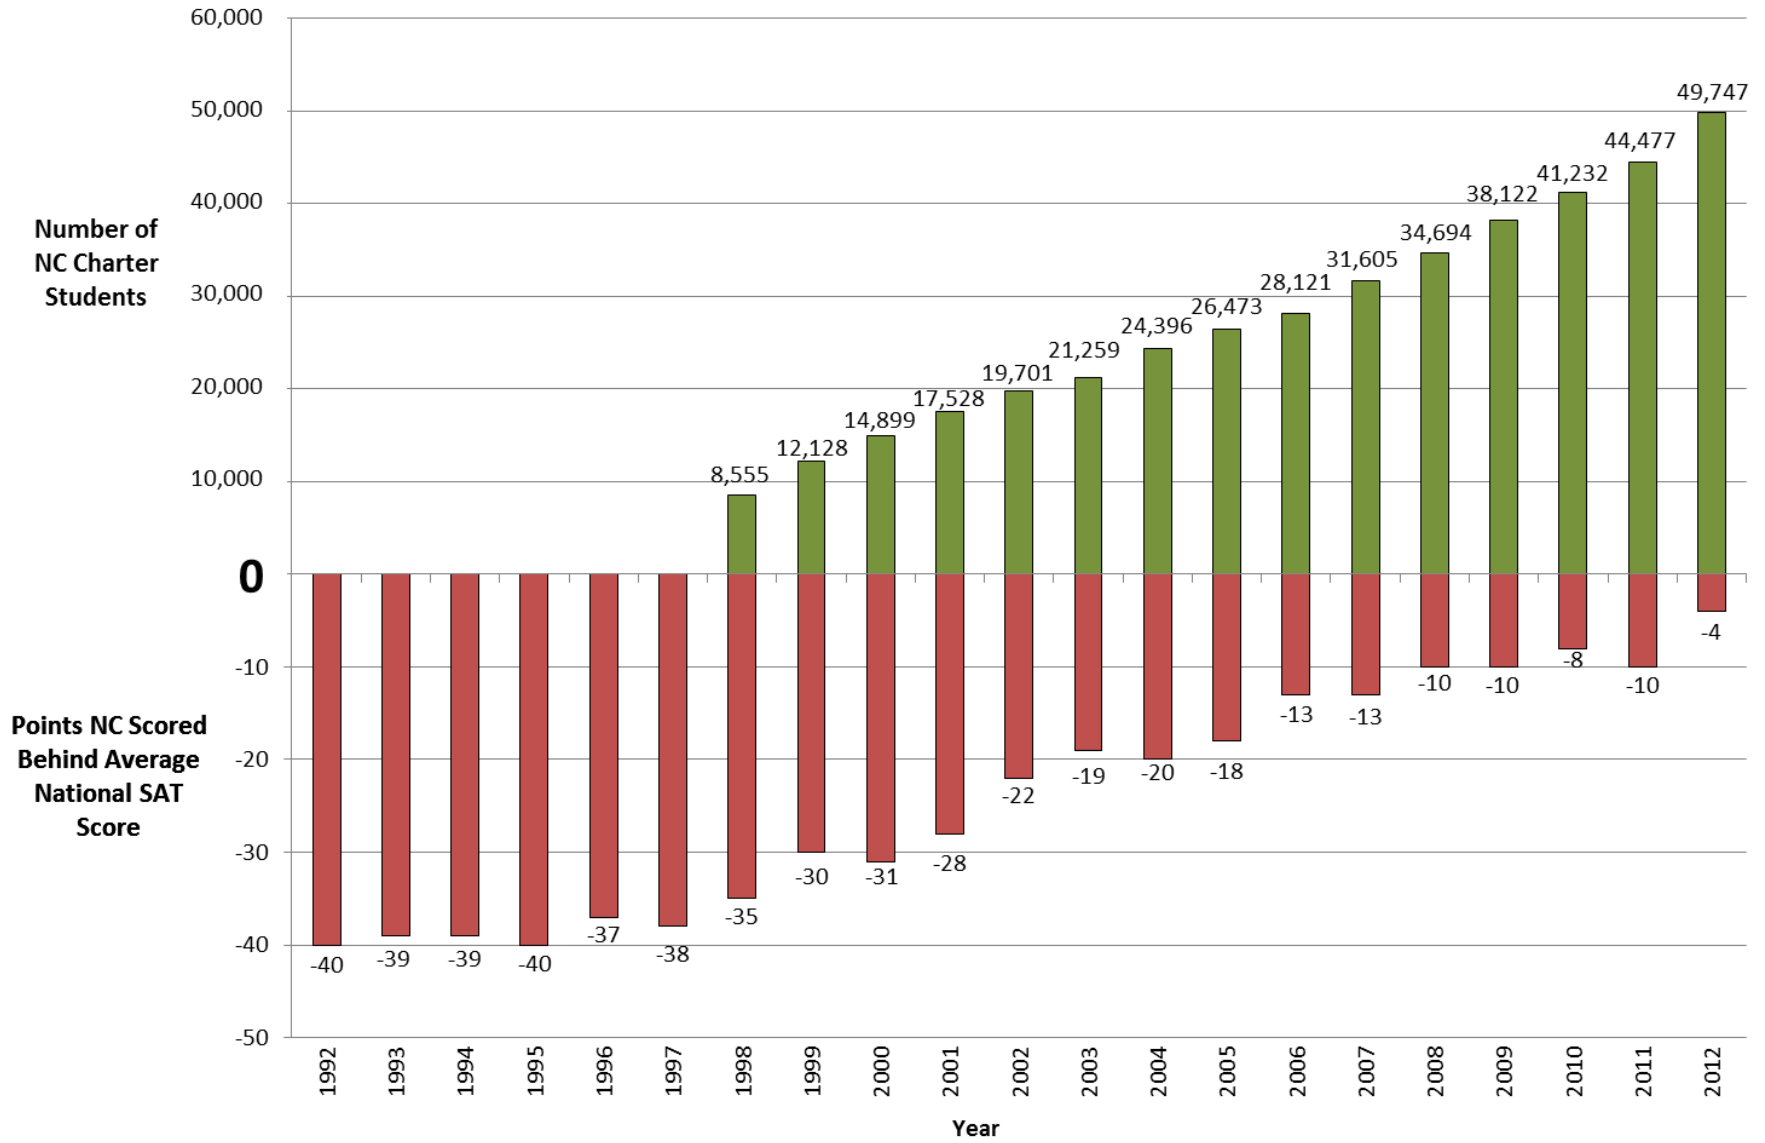

North Carolina SAT Score Deficits and North Carolina Charter Student Enrollment

■ NC SAT Score Deficit Below US Avg ■ Number of NC Charter Students

Year	SAT Point Lag NC Behind National Avg.	Number of Students in NC Charter Schools
1992	-40	0
1993	-39	0
1994	-39	0
1995	-40	0
1996	-37	0
1997	-38	0
1998	-35	8,555
1999	-30	12,128
2000	-31	14,899
2001	-28	17,528
2002	-22	19,701
2003	-19	21,259
2004	-20	24,396
2005	-18	26,473
2006	-13	28,121
2007	-13	31,605
2008	-10	34,694
2009	-10	38,122
2010	-8	41,232
2011	-10	44,477
2012	-4	49,747